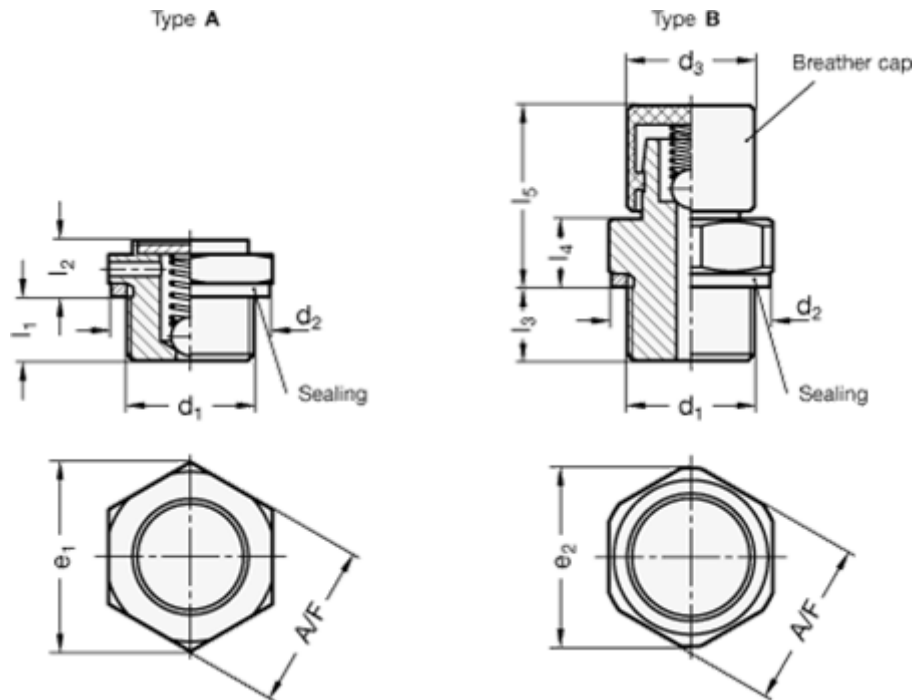

# Data Sheet

Article number: 20883G3420AMS

Description: E+G Udluftningsfilter - G 3/4"

## Measures

	= -	l2	= 11
	= -	l3	= 8
A/F	= 32	l4	= 8
Air passage l/min.	= -	l5	= 19.5
d2	= 32	Opening pressure in mbar	= Min. 20 - Max 80. mbar
d3	= 13	Thread d1	= G 3/4"
e	= 35		
l1	= 8.5		